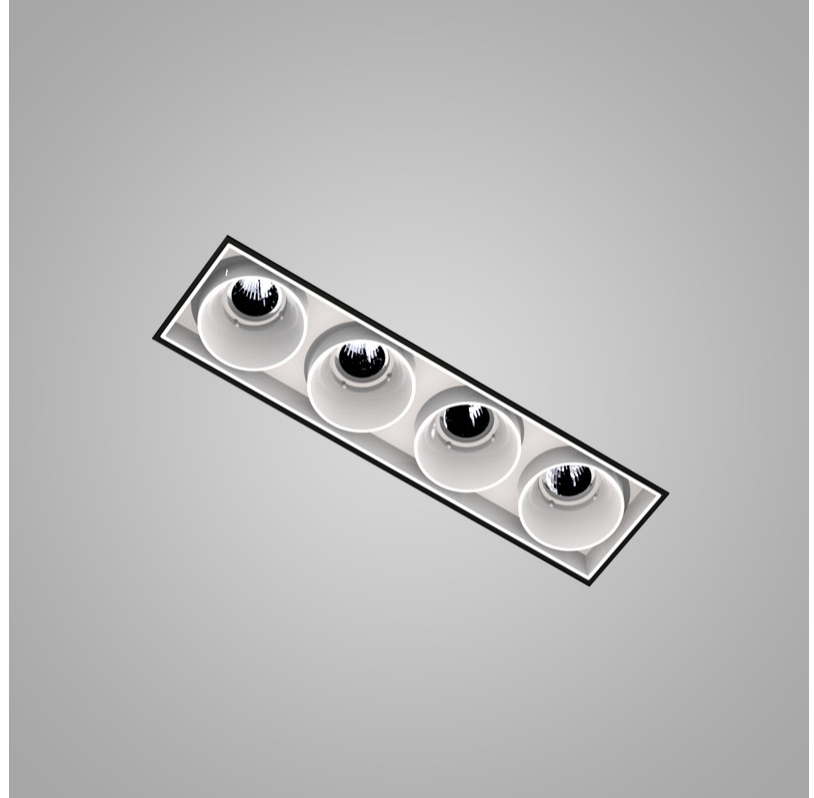

GENERAL

Series: Magiq
Subseries: Magiq 4 Cell
Brand: Prolight
Division: Architectural
Mounting Type: Trimless
Mounting Location: Ceiling
Subcategory: Downlight

PHYSICAL

Shape: Rectangle
Length (mm): 135
Length (in): 5 ⁵/₁₆
Width (mm): 35
Width (in): 1 ³/₈
Height (mm): 65
Height (in): 2 ⁹/₁₆
Ceiling Thickness (mm): 12.5
Ceiling Thickness (in): 1/2
Min. Recessing Depth (mm): 100
Min. Recessing Depth (in): 3 ¹⁵/₁₆
Light Distribution: Downlight
Weight (kg): 0.403
Weight (lbs): 0.89
Fixture Finish: BLK / WHI
Fixture Material: Aluminum Die Cast
Cut-out Measurements: 142mm / 5 9/16" x 42mm / 1 5/8"
Upon Request: Unique Ceiling Thickness

ELECTRICAL

Lamp Type: LED (Zhaga Standard)
Input Wattage (W): 14.3
Total Output Wattage (W): 13.3
Dimming: Tri-Mode (Non-Dimming and Phase Dimming (120Vac only) and 0-10V Dimming)
Driver Included: No
Driver Location: Recessed Housing
Driver Type: Constant Current - Universal
Driver Class: Class 2
Housing: See components
Input Voltage (V): 120 - 277
Constant Current (MA): 1050

LED

Number of LEDs: 4
Color Temperature (°K): 2700 / 3000 / 3500 / 4000
Max. Delivered Lumen (lm): 750 / 850 / 862 / 880
CRI: >90 CRI
Lamp Life (hrs): 50000
Upon Request: Special Color Temperature

OPTICAL

Reflector: 8 / 18 / 34
Upon Request: Special Beam Angles

RATINGS AND CERTIFICATIONS

Certified By: CSA Certified to UL and CSA Standards
IP rating: IP20