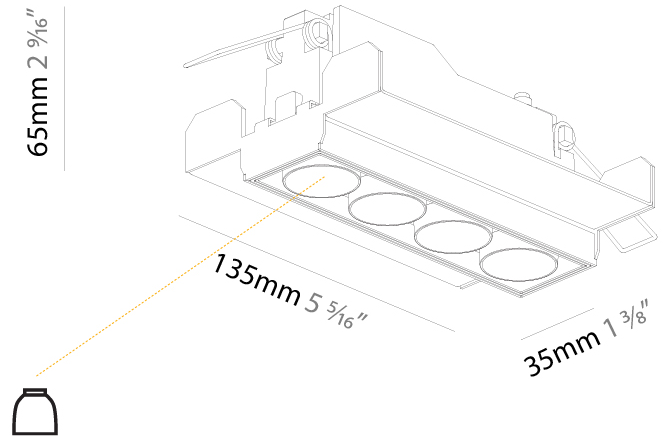

GENERAL

Series: Magiq
Subseries: Magiq 4 Cell
Brand: Prolight
Division: Architectural
Mounting Type: Trimless
Mounting Location: Ceiling
Subcategory: Downlight

PHYSICAL

Shape: Rectangle
Length (mm): 135
Length (in): 5 ⁵/₁₆
Width (mm): 35
Width (in): 1 ³/₈
Height (mm): 65
Height (in): 2 ⁹/₁₆
Ceiling Thickness (mm): 12.5
Ceiling Thickness (in): 1/2
Min. Recessing Depth (mm): 100
Min. Recessing Depth (in): 3 ¹⁵/₁₆
Light Distribution: Downlight
Weight (kg): 0.403
Weight (lbs): 0.89
Fixture Finish: BLK / WHI
Fixture Material: Aluminum Die Cast
Cut-out Measurements: 142mm / 5 9/16" x 42mm / 1 5/8"
Upon Request: Unique Ceiling Thickness

ELECTRICAL

Lamp Type: LED (Zhaga Standard)
Input Wattage (W): 14.3
Total Output Wattage (W): 13.3
Dimming: Tri-Mode (Non-Dimming and Phase Dimming (120Vac only) and 0-10V Dimming)
Driver Included: No
Driver Location: Recessed Housing
Driver Type: Constant Current - Universal
Driver Class: Class 2
Housing: See components
Input Voltage (V): 120 - 277
Constant Current (MA): 1050

LED

Number of LEDs: 4
Color Temperature (°K): 2700 / 3000 / 3500 / 4000
Max. Delivered Lumen (lm): 750 / 850 / 862 / 880
CRI: >90 CRI
Lamp Life (hrs): 50000
Upon Request: Special Color Temperature

OPTICAL

Reflector: 8 / 18 / 34
Upon Request: Special Beam Angles

RATINGS AND CERTIFICATIONS

Certified By: CSA Certified to UL and CSA Standards
IP rating: IP20